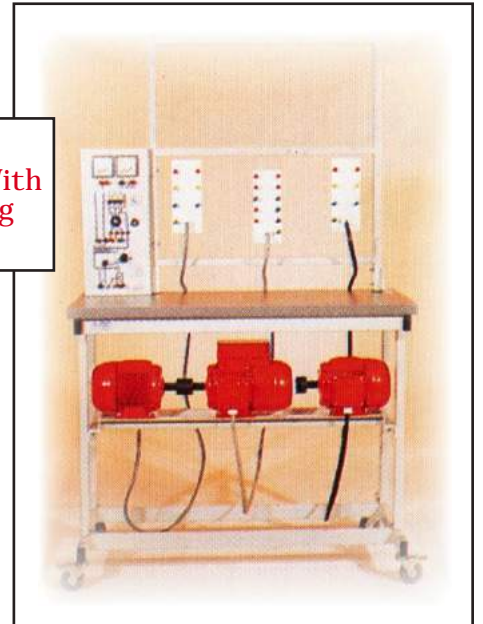

A variety of workstations are available to suit your requirements.

Base Units-single ,double, mobile

Power Supplies-high or low voltage,single or double sided

Mounting Matrix-ultra high impact(uhi) acrylic,single or double sided

Single Fixed Workstation With Lockable Cabinet

Single Mobile Workstation With Motor-Mounting Facility

Single Mobile Workstation

ELECTRICAL WORKSTATIONS AND POWER SUPPLIES

Double- Sided Workstation

High/Low Voltage Power Supply Unit With Metering AC/DC 220/380 Volts 3- 32 Volt, Switch Selectable AC/DC Power Supply

Three Phase Power Supply Unit With Metering Facility AC/DC 220/380 Volts Via Circuit Breaker and Keyswitch

All Amron Plug- In Modules Are Easily And Effectively Accommodated In The Ultra- High Impact Acrylic Matrix

ELECTRICAL WORKSTATIONS AND POWER SUPPLIES

The Matrix Is Precision Drilled To Ensure Secure Mounting Of The Modules.

Bench-Top Power Supplies And Meter Units Are Available For Both High and Low Voltage Applications.