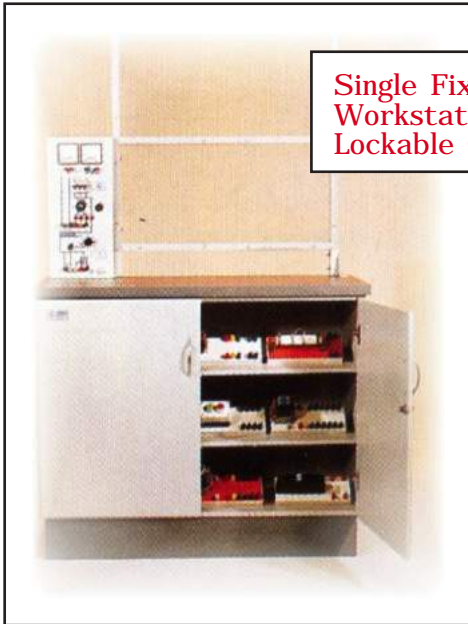

A variety of workstations are available to suit your requirements.

Base Units-single ,double, mobile

Power Supplies-high or low voltage,single or double sided

Mounting Matrix-ultra high impact(uhi) acrylic,single or double sided

Single Fixed Workstation With Lockable Cabinet

Single Mobile Workstation With Motor-Mounting Facility

Single Mobile Workstation

ELECTRICAL WORKSTATIONS AND POWER SUPPLIES

Double- Sided Workstation

High/Low Voltage Power Supply Unit With Metering AC/DC 220/380 Volts 3- 32 Volt, Switch Selectable AC/DC Power Supply