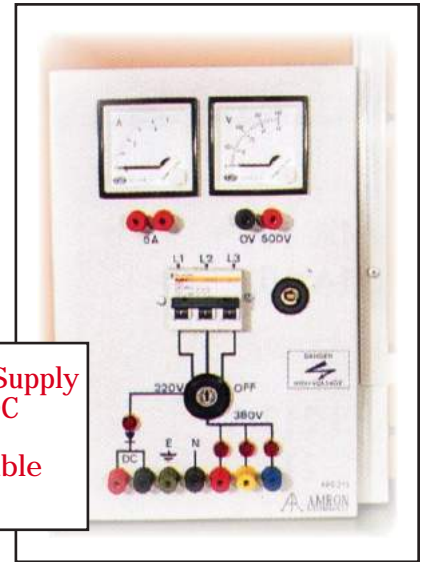

Single Fixed Workstation With Lockable Cabinet

Single Mobile Workstation With Motor-Mounting Facility

Single Mobile Workstation

ELECTRICAL WORKSTATIONS AND POWER SUPPLIES

Double- Sided Workstation

High/Low Voltage Power Supply Unit With Metering AC/DC 220/380 Volts 3- 32 Volt, Switch Selectable AC/DC Power Supply

Three Phase Power Supply Unit With Metering Facility AC/DC 220/380 Volts Via Circuit Breaker and Keyswitch

All Amron Plug- In Modules Are Easily And Effectively Accommodated In The Ultra- High Impact Acrylic Matrix