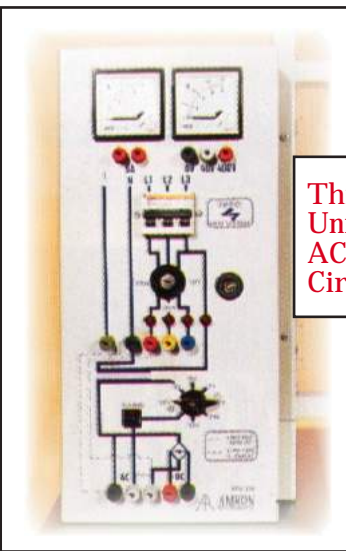

# ELECTRICAL WORKSTATIONS AND POWER SUPPLIES

Double-Sided Workstation

High/Low Voltage Power Supply Unit With Metering AC/DC 220/380 Volts 3- 32 Volt, Switch Selectable AC/DC Power Supply

Three Phase Power Supply Unit With Metering Facility AC/DC 220/380 Volts Via Circuit Breaker and Keyswitch