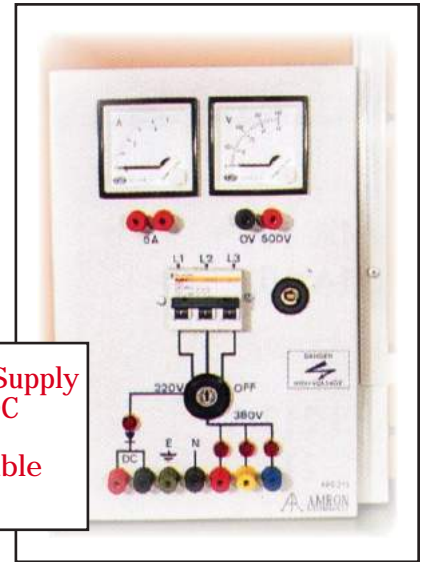

High/Low Voltage Power Supply Unit With Metering AC/DC 220/380 Volts 3- 32 Volt, Switch Selectable AC/DC Power Supply