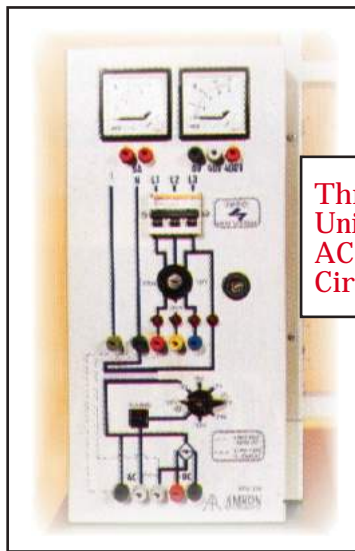

Single Fixed Workstation With Lockable Cabinet

Single Mobile Workstation With Motor-Mounting Facility

Single Mobile Workstation

ELECTRICAL WORKSTATIONS AND POWER SUPPLIES

Double- Sided Workstation

High/Low Voltage Power Supply Unit With Metering AC/DC 220/380 Volts 3- 32 Volt, Switch Selectable AC/DC Power Supply

Three Phase Power Supply Unit With Metering Facility AC/DC 220/380 Volts Via Circuit Breaker and Keyswitch

All Amron Plug- In Modules Are Easily And Effectively Accommodated In The Ultra- High Impact Acrylic Matrix

ELECTRICAL WORKSTATIONS AND POWER SUPPLIES

The Matrix Is Precision Drilled To Ensure Secure Mounting Of The Modules.

Bench-Top Power Supplies And Meter Units Are Available For Both High and Low Voltage Applications.