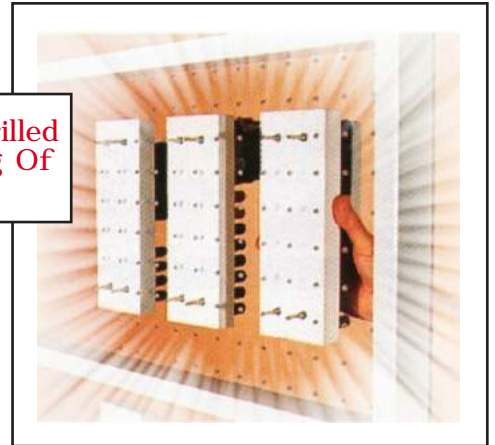

ELECTRICAL WORKSTATIONS AND POWER SUPPLIES

The Matrix Is Precision Drilled To Ensure Secure Mounting Of The Modules.

Bench-Top Power Supplies And Meter Units Are Available For Both High and Low Voltage Applications.

PRODUCT ORDERING INFORMATION

BASE UNITS

Single, mobile, without cabinet	SMW 101
Single, fixed, without cabinet	SFW 101
Double, mobile, without cabinet	DMW 102
Double, fixed, without cabinet	DFW 102
Single, mobile, with cabinet	SMC 103
Single, fixed, with cabinet	SFC 103
Double, mobile, with cabinet	DMC 104
Double, fixed, with cabinet	DFC 104
Workstation with motor-mounting facility	MMF 105

MATRIX

Single matrix board on frame	AMA 101
Double matrix board on frame	AMA 102

POWER SUPPLIES

Single, high & low voltage	APS 212 S
Double, high & low voltage	APS 212 D
Single, high voltage	APS 213 S
Double, high voltage	APS 213 D
Single, low voltage	APS 219 S
Double, low voltage	APS 219 D

BENCH-TOP UNITS

Metering unit	ADM 208
High voltage power supply	APS 214
Low voltage power supply	APS 215

Manufacturer : **AMRON**

Tel : (033) 3868309
Fax : (033) 3868556
E MAIL: amron@pixie.co.za

P.O. BOX 2435
Pietermaritzburg
3201

Distributor :