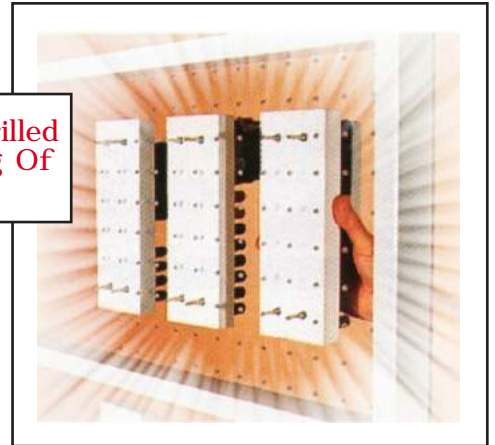

Three Phase Power Supply Unit With Metering Facility AC/DC 220/380 Volts Via Circuit Breaker and Keyswitch

All Amron Plug- In Modules Are Easily And Effectively Accommodated In The Ultra- High Impact Acrylic Matrix

ELECTRICAL WORKSTATIONS AND POWER SUPPLIES

The Matrix Is Precision Drilled To Ensure Secure Mounting Of The Modules.

Bench-Top Power Supplies And Meter Units Are Available For Both High and Low Voltage Applications.