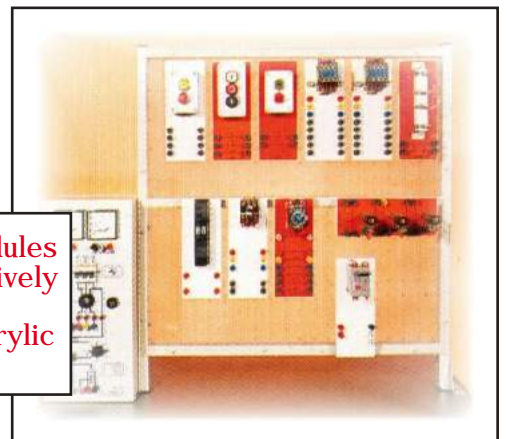

Single Fixed Workstation With Lockable Cabinet

Single Mobile Workstation With Motor-Mounting Facility

Single Mobile Workstation

ELECTRICAL WORKSTATIONS AND POWER SUPPLIES

Double- Sided Workstation

High/Low Voltage Power Supply Unit With Metering AC/DC 220/380 Volts 3- 32 Volt, Switch Selectable AC/DC Power Supply

Three Phase Power Supply Unit With Metering Facility AC/DC 220/380 Volts Via Circuit Breaker and Keyswitch

All Amron Plug- In Modules Are Easily And Effectively Accommodated In The Ultra- High Impact Acrylic Matrix

ELECTRICAL WORKSTATIONS AND POWER SUPPLIES

The Matrix Is Precision Drilled To Ensure Secure Mounting Of The Modules.

Bench-Top Power Supplies And Meter Units Are Available For Both High and Low Voltage Applications.