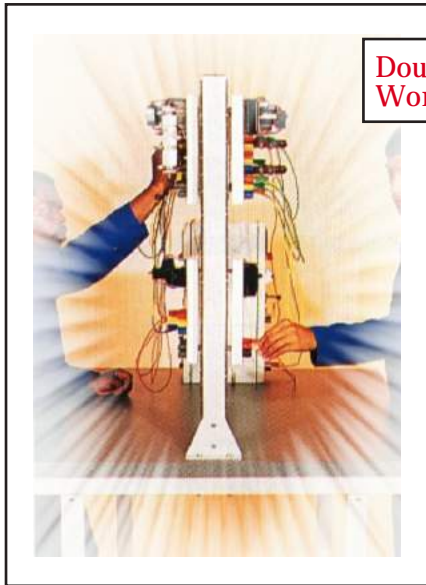

Single Fixed Workstation With Lockable Cabinet

Single Mobile Workstation With Motor-Mounting Facility

Single Mobile Workstation

ELECTRICAL WORKSTATIONS AND POWER SUPPLIES

Double- Sided Workstation

High/Low Voltage Power Supply Unit With Metering AC/DC 220/380 Volts 3- 32 Volt, Switch Selectable AC/DC Power Supply

Three Phase Power Supply Unit With Metering Facility AC/DC 220/380 Volts Via Circuit Breaker and Keyswitch

All Amron Plug- In Modules Are Easily And Effectively Accommodated In The Ultra- High Impact Acrylic Matrix

ELECTRICAL WORKSTATIONS AND POWER SUPPLIES

The Matrix Is Precision Drilled To Ensure Secure Mounting Of The Modules.

Bench-Top Power Supplies And Meter Units Are Available For Both High and Low Voltage Applications.