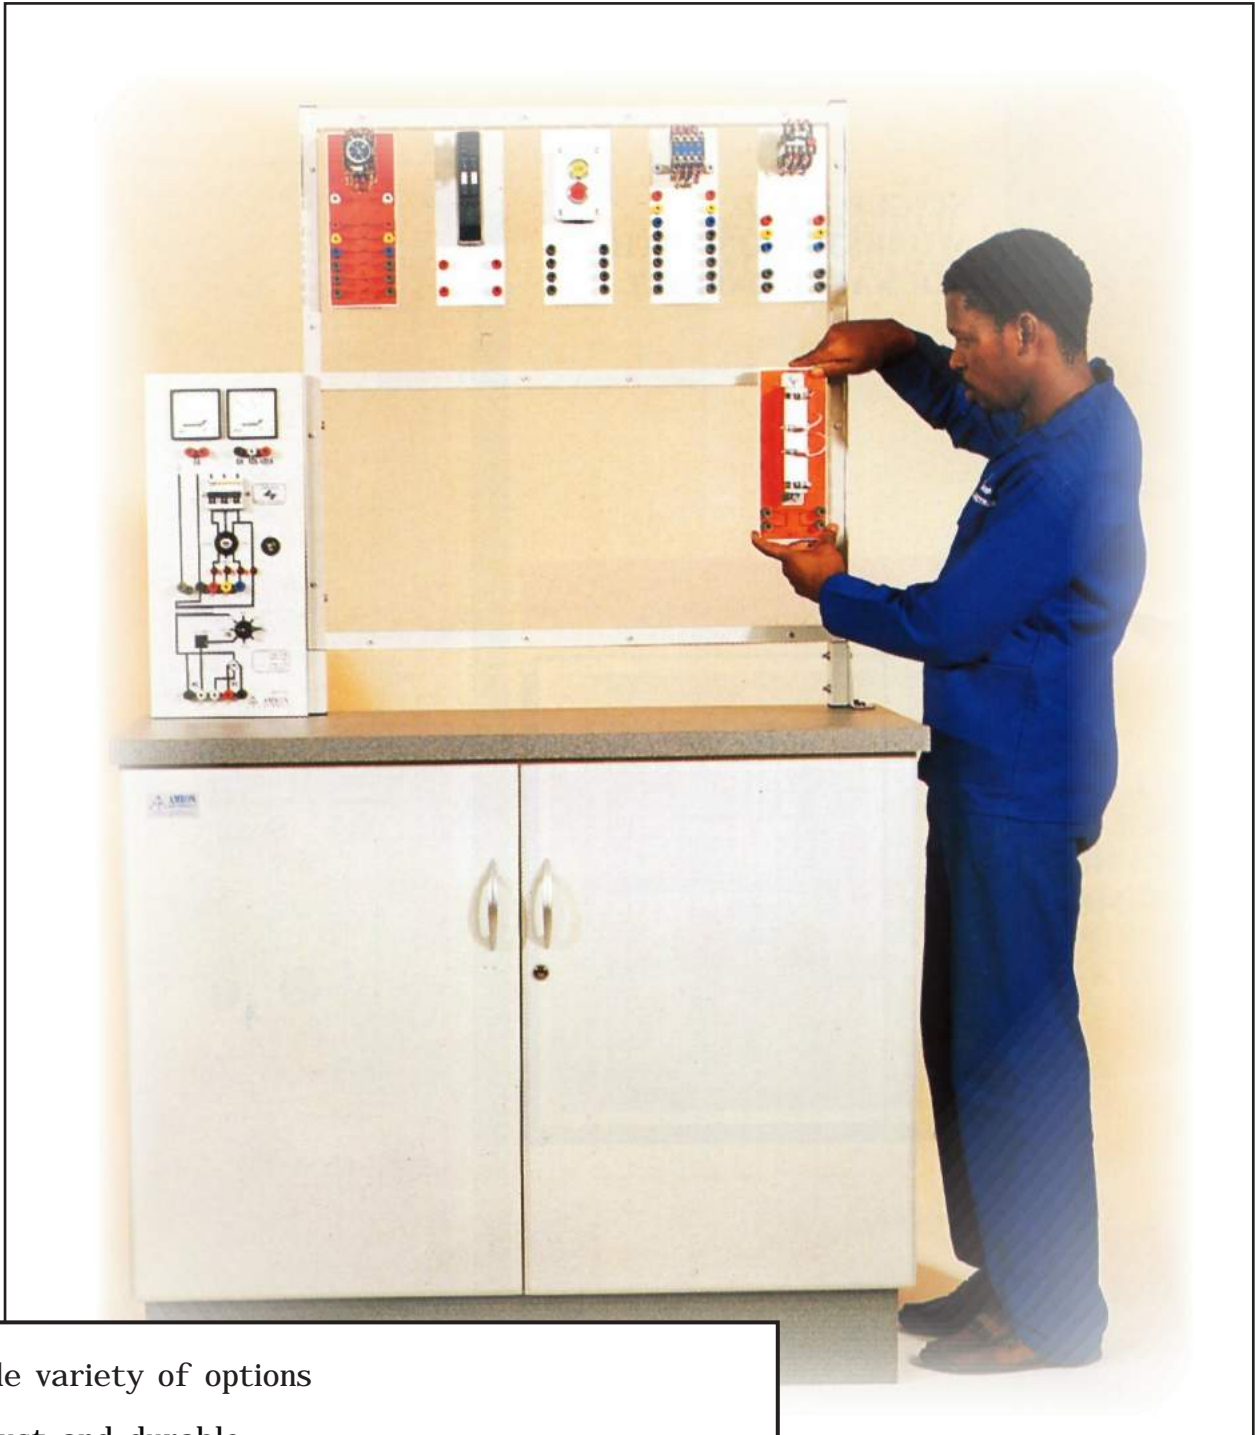

Wide variety of options

Robust and durable

High quality construction

All enclosures and metal frames with durable
2k paint