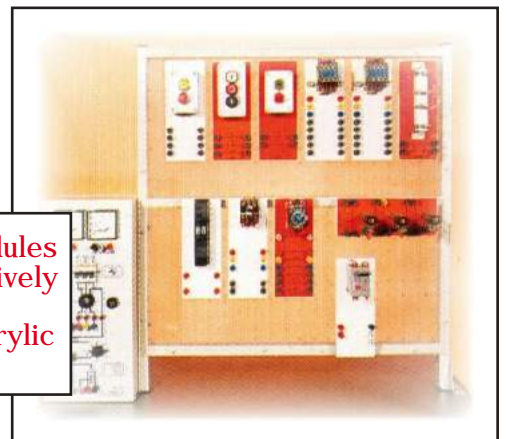

# ELECTRICAL WORKSTATIONS AND POWER SUPPLIES

Double-Sided Workstation

High/Low Voltage Power Supply Unit With Metering AC/DC 220/380 Volts 3- 32 Volt, Switch Selectable AC/DC Power Supply

Three Phase Power Supply Unit With Metering Facility AC/DC 220/380 Volts Via Circuit Breaker and Keyswitch

# ELECTRICAL WORKSTATIONS AND POWER SUPPLIES

The Matrix Is Precision Drilled To Ensure Secure Mounting Of The Modules.

Bench-Top Power Supplies And Meter Units Are Available For Both High and Low Voltage Applications.