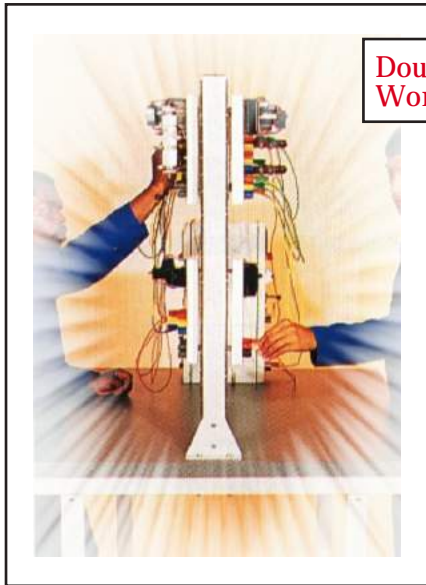

Mounting Matrix-ultra high impact(uhi) acrylic,single or double sided

Single Fixed Workstation With Lockable Cabinet

Single Mobile Workstation With Motor- Mounting Facility

Single Mobile Workstation

# ELECTRICAL WORKSTATIONS AND POWER SUPPLIES

Double-Sided Workstation

High/Low Voltage Power Supply Unit With Metering AC/DC 220/380 Volts 3- 32 Volt, Switch Selectable AC/DC Power Supply

Three Phase Power Supply Unit With Metering Facility AC/DC 220/380 Volts Via Circuit Breaker and Keyswitch

# ELECTRICAL WORKSTATIONS AND POWER SUPPLIES

The Matrix Is Precision Drilled To Ensure Secure Mounting Of The Modules.

Bench-Top Power Supplies And Meter Units Are Available For Both High and Low Voltage Applications.